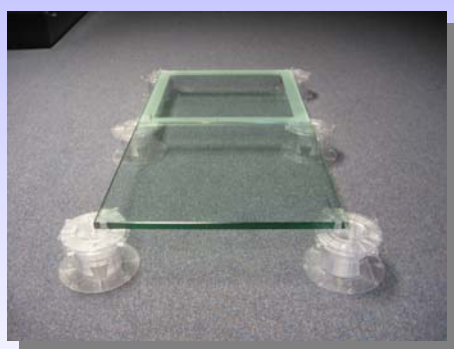

Supplier of High Quality Access Floor Support System Adjustable from 35 to 700 mm

NEW APPLICATIONS

Access Floor with Semi Transparent Marble Tiles On BUZON DPH SYSTEM in POLYCARBONATE

BUZON Screwjack Pedestal In Polycarbonate