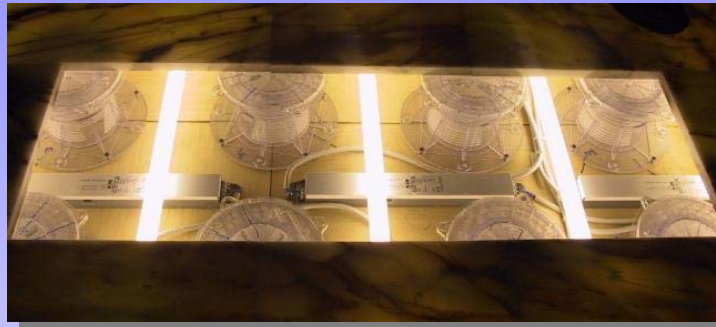

Supplier of High Quality Access Floor Support System Adjustable from 35 to 700 mm

NEW APPLICATIONS

Access Floor with Semi Transparent Marble Tiles On BUZON DPH SYSTEM in POLYCARBONATE

BUZON Screwjack Pedestal In Polycarbonate

PATENT PENDING

>PP<
Recyclable

- Prestigious Hotel Lobby
- External terrace
- Podium - Dance Floor
- Archaeological Floor
- Interior design